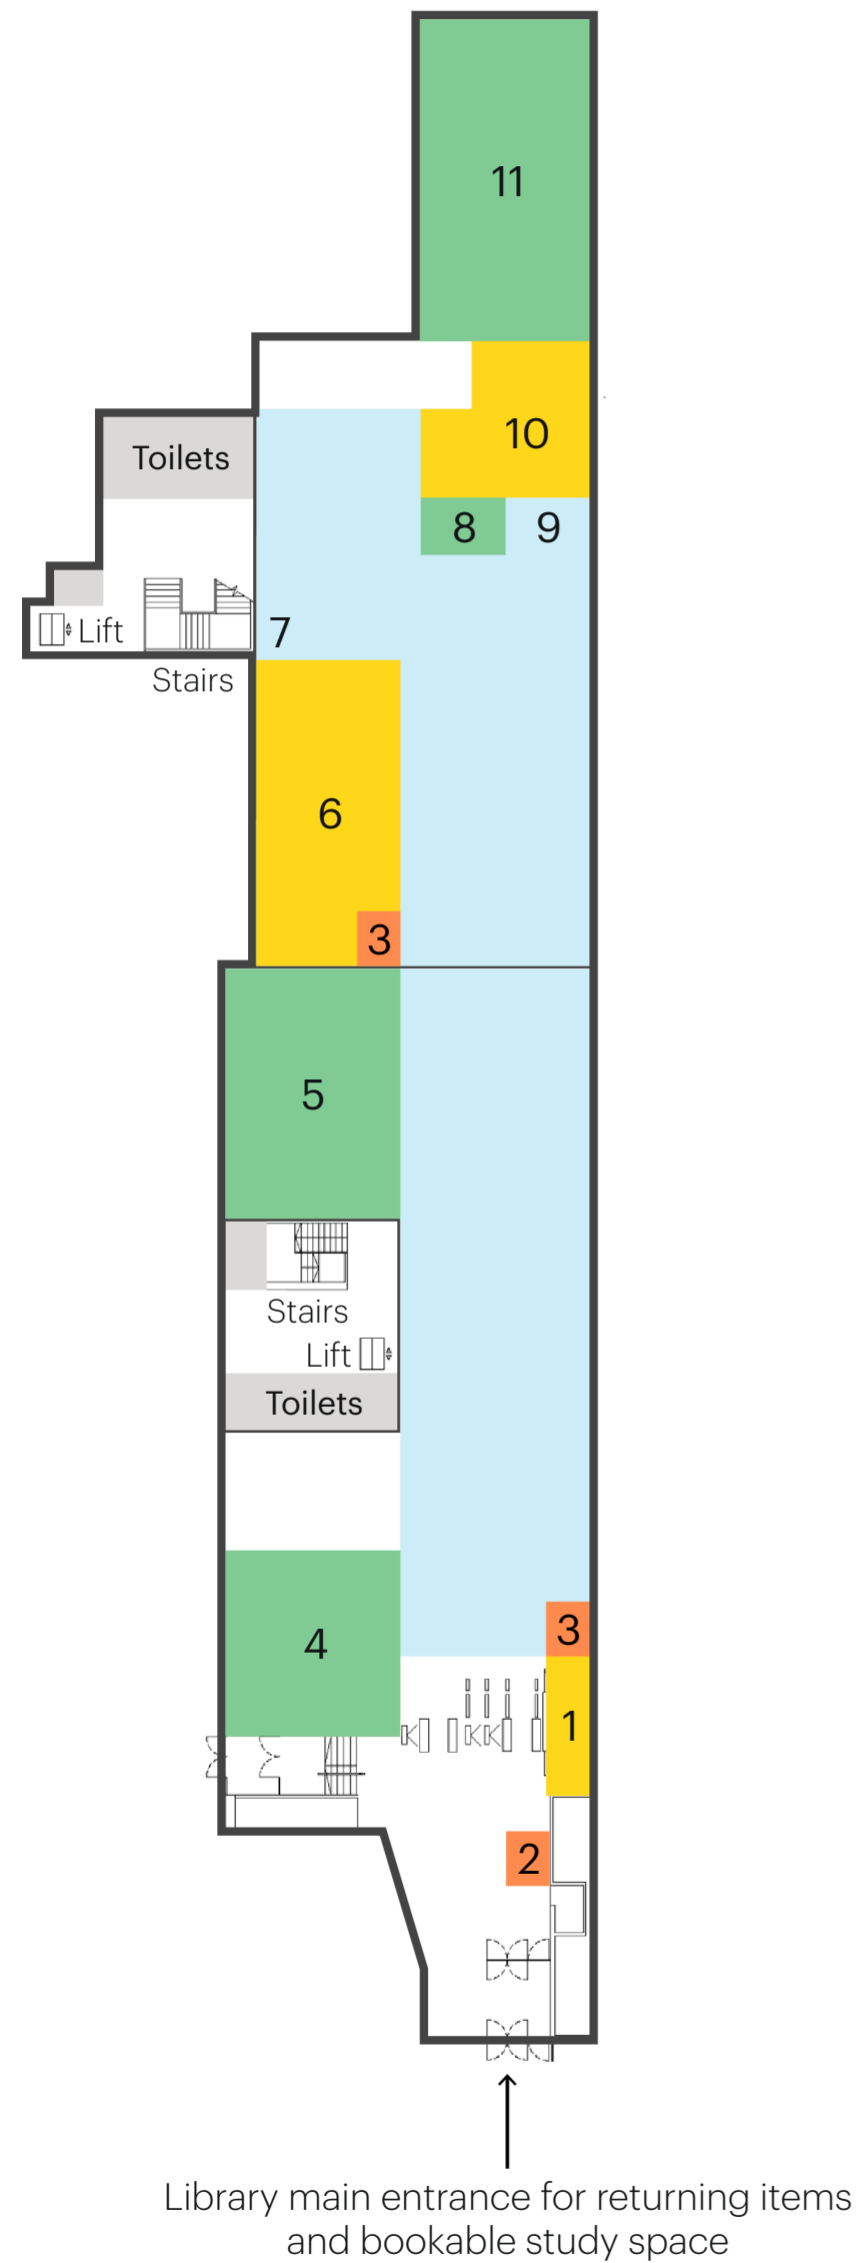

Ground floor

First floor

Second floor

Individual study

Supported study

Silent study

Service point (opening times vary)

Self service lending/returning machine

Toilets

**Ground Floor**

- 1 Concierge & Security
- 2 Self service machine - Returns
- 3 Self service machine
- 4 Assistive Technology Centre (ATC)
- 5 Room 008: teaching classroom
- 6 Library Help Desk
- 7 Games Library kiosk
- 8 ATC Annexe
- 9 Group study room
- 10 Special Collections office
- 11 Special Collections reading room

**First Floor**

- 12 Media Equipment Centre
- 13 IT Services help point
- 14 Seats with Macs
- 15 Seats with PCs
- 16 Room 102: teaching classroom
- 17 Room 103: teaching classroom
- 18 Silent study seats
- 19 Silent study seats

**Second Floor**

- 20 Audio-visual seats
- 21 Open access PCs
- 22 Silent study seats
- 23 Digital Media Suite
- 24 Group study room (Room 204)
- 25 Royal Literary Fellows
- 26 AV (DVD) viewing rooms (Rooms 208-209)
- 27 Games Library (PS4) (Room 207)
- 28 Group study room (Room 211)
- 29 Postgraduate study room
- 30 Buchi Emecheta Space
- 31 Prokofiev Room: teaching classroom
- 32 Art Journals room