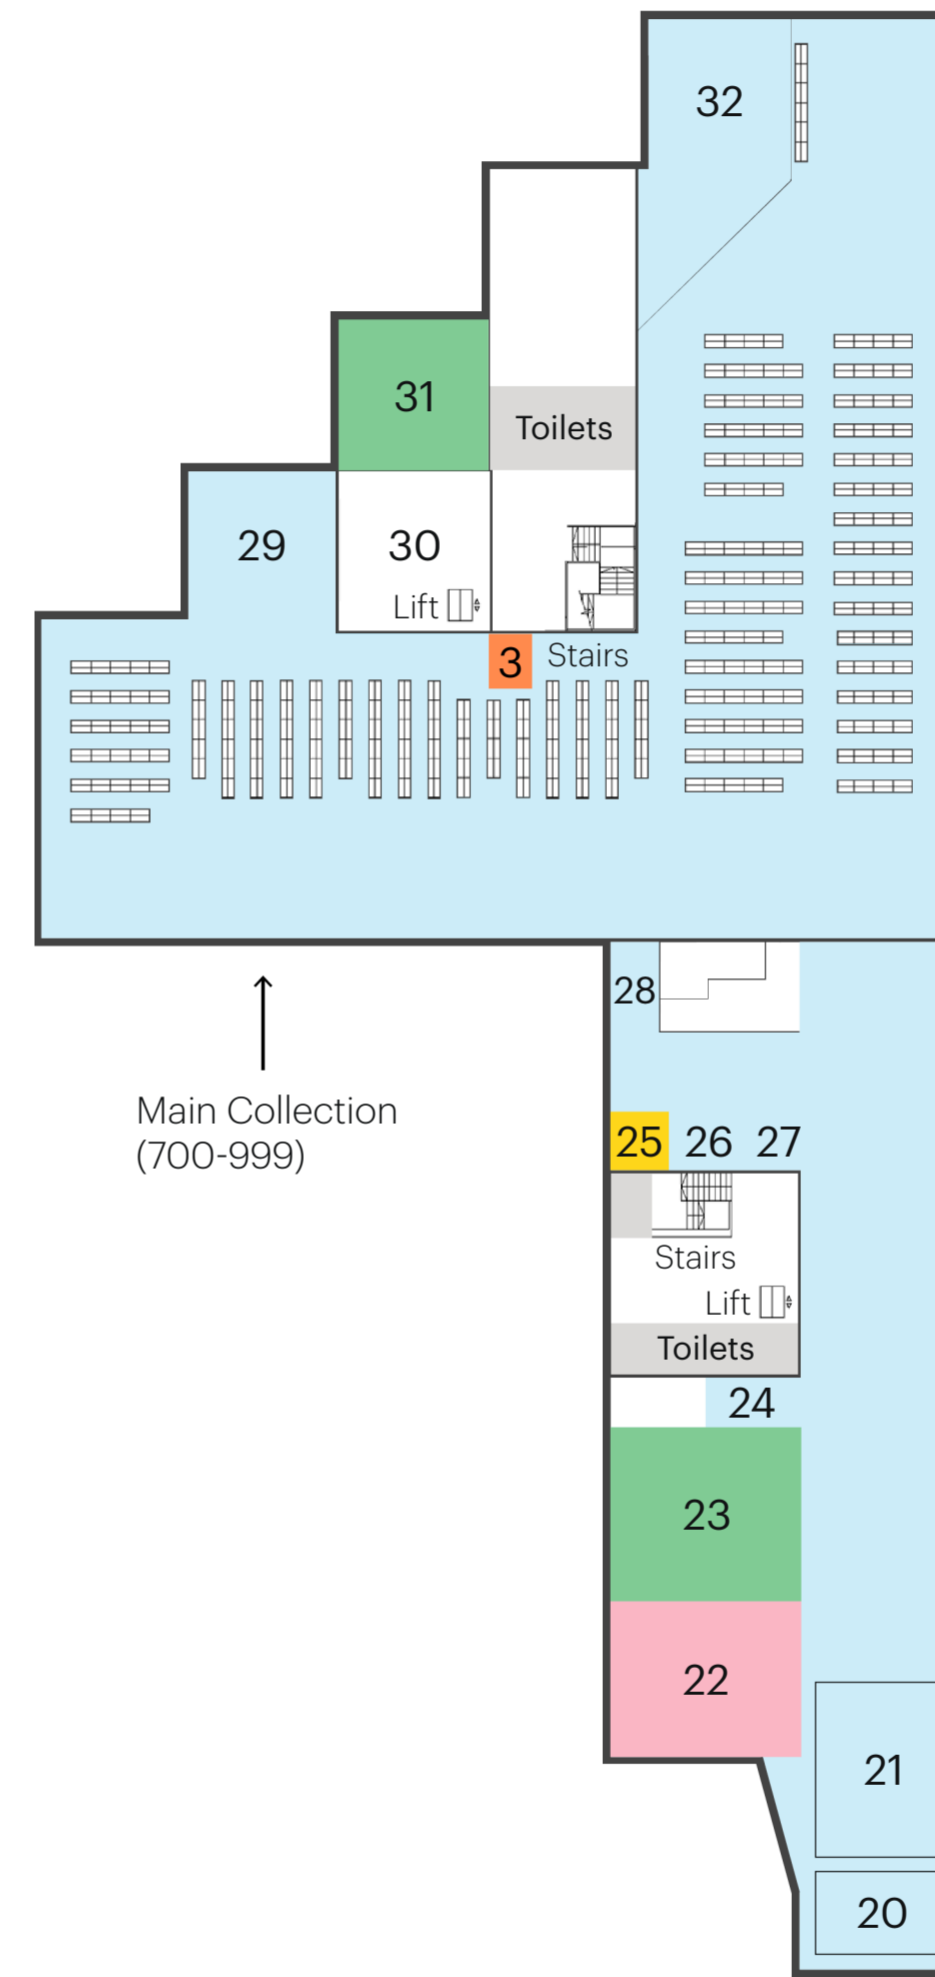

Ground floor

First floor

Second floor

Individual study

Supported study

Silent study

Service point (opening times vary)

Self service lending/returning machine

Toilets

**Ground Floor**

- 1 Concierge & Security
- 2 Self service machine - Returns
- 3 Self service machine
- 4 Assistive Technology Centre (ATC)
- 5 Room 008: teaching classroom
- 6 Library Help Desk
- 7 Games Library kiosk
- 8 ATC Annexe
- 9 Group study room
- 10 Special Collections office
- 11 Special Collections reading room

**First Floor**

- 12 Media Equipment Centre
- 13 IT Services help point
- 14 Seats with Macs
- 15 Seats with PCs
- 16 Room 102: teaching classroom
- 17 Room 103: teaching classroom
- 18 Silent study seats
- 19 Silent study seats

**Second Floor**

- 20 Audio-visual seats
- 21 Open access PCs
- 22 Silent study seats
- 23 Digital Media Suite
- 24 Group study room (Room 204)
- 25 Royal Literary Fellows
- 26 AV (DVD) viewing rooms (Rooms 208-209)
- 27 Games Library (PS4) (Room 207)
- 28 Group study room (Room 211)
- 29 Postgraduate study room
- 30 Buchi Emecheta Space
- 31 Prokofiev Room: teaching classroom
- 32 Art Journals room