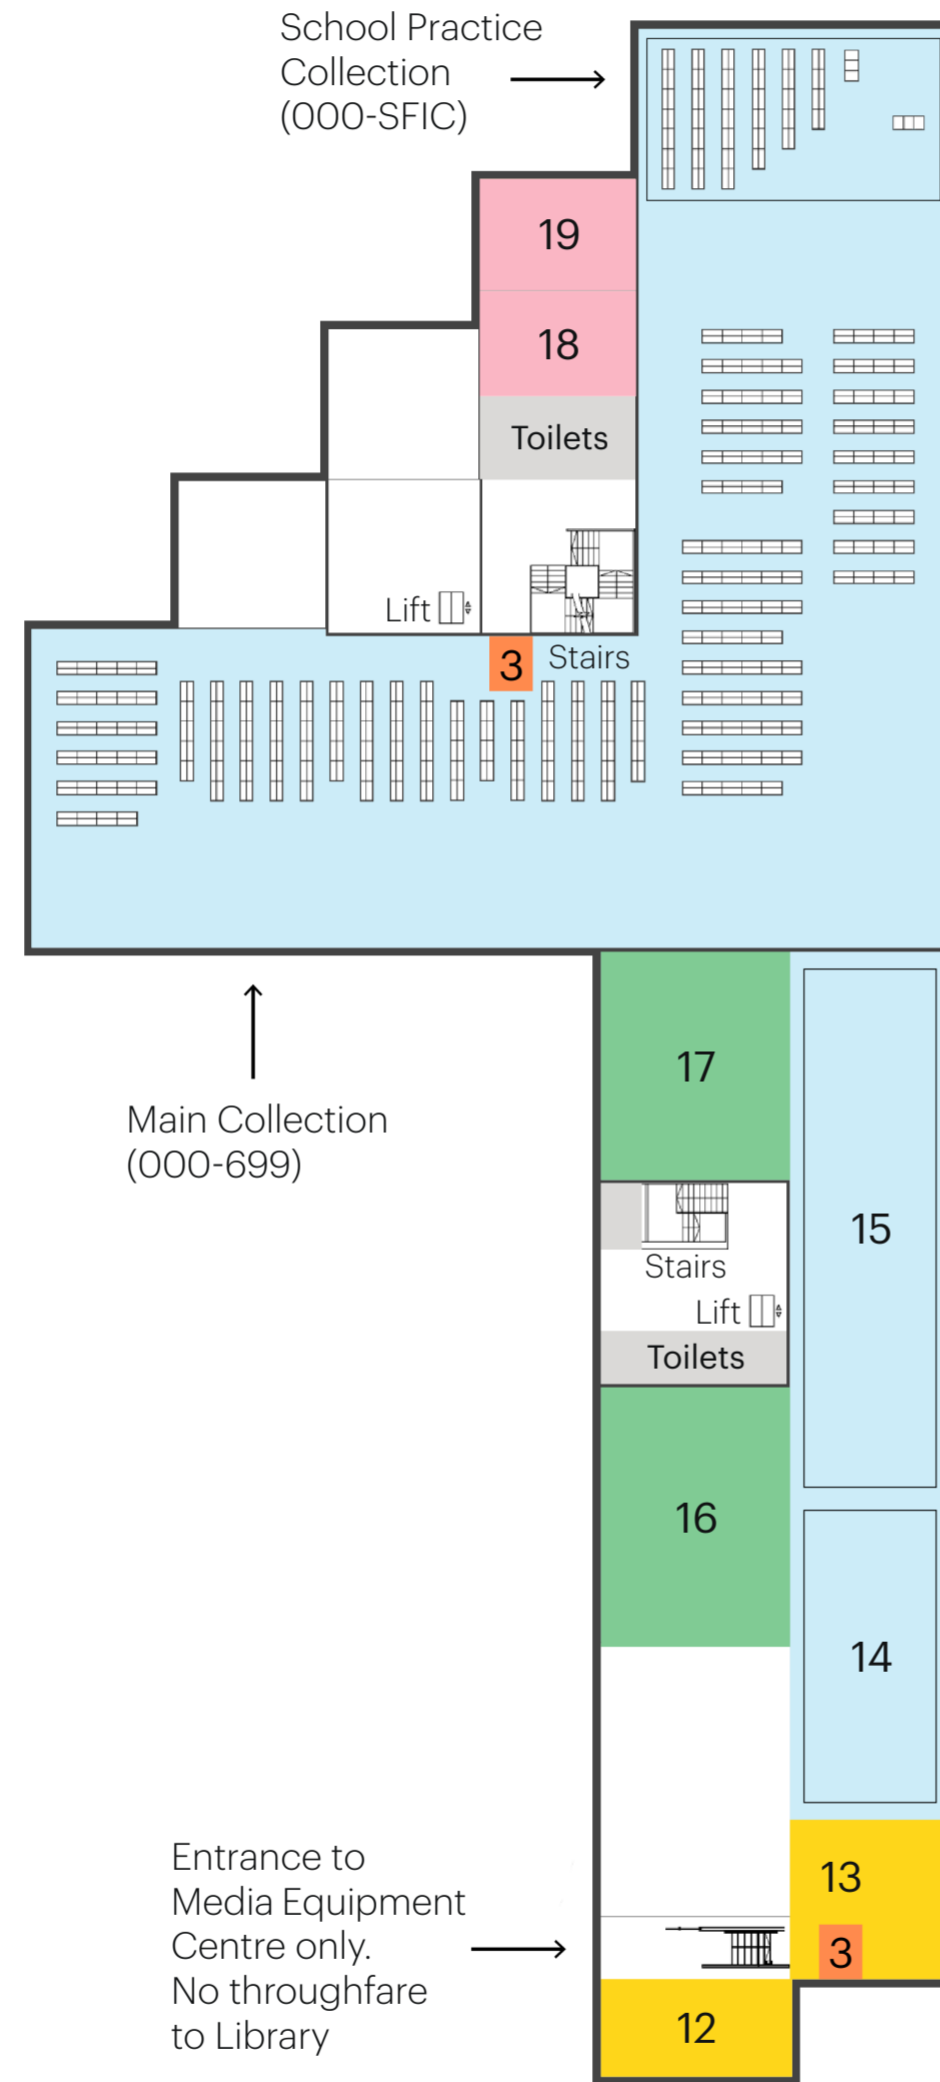

Ground floor

First floor

Second floor

Individual study

Supported study

Silent study

Service point (opening times vary)

Self service lending/returning machine

Toilets

**Ground Floor**

- 1 Concierge & Security
- 2 Self service machine - Returns
- 3 Self service machine
- 4 Assistive Technology Centre (ATC)
- 5 Room 008: teaching classroom
- 6 Library Help Desk
- 7 Games Library kiosk
- 8 ATC Annexe
- 9 Group study room
- 10 Special Collections office
- 11 Special Collections reading room

**First Floor**

- 12 Media Equipment Centre
- 13 IT Services help point
- 14 Seats with Macs
- 15 Seats with PCs
- 16 Room 102: teaching classroom
- 17 Room 103: teaching classroom
- 18 Silent study seats
- 19 Silent study seats

**Second Floor**

- 20 Audio-visual seats
- 21 Open access PCs
- 22 Silent study seats
- 23 Digital Media Suite
- 24 Group study room (Room 204)
- 25 Royal Literary Fellows
- 26 AV (DVD) viewing rooms (Rooms 208-209)
- 27 Games Library (PS4) (Room 207)
- 28 Group study room (Room 211)
- 29 Postgraduate study room
- 30 Buchi Emecheta Space
- 31 Prokofiev Room: teaching classroom
- 32 Art Journals room