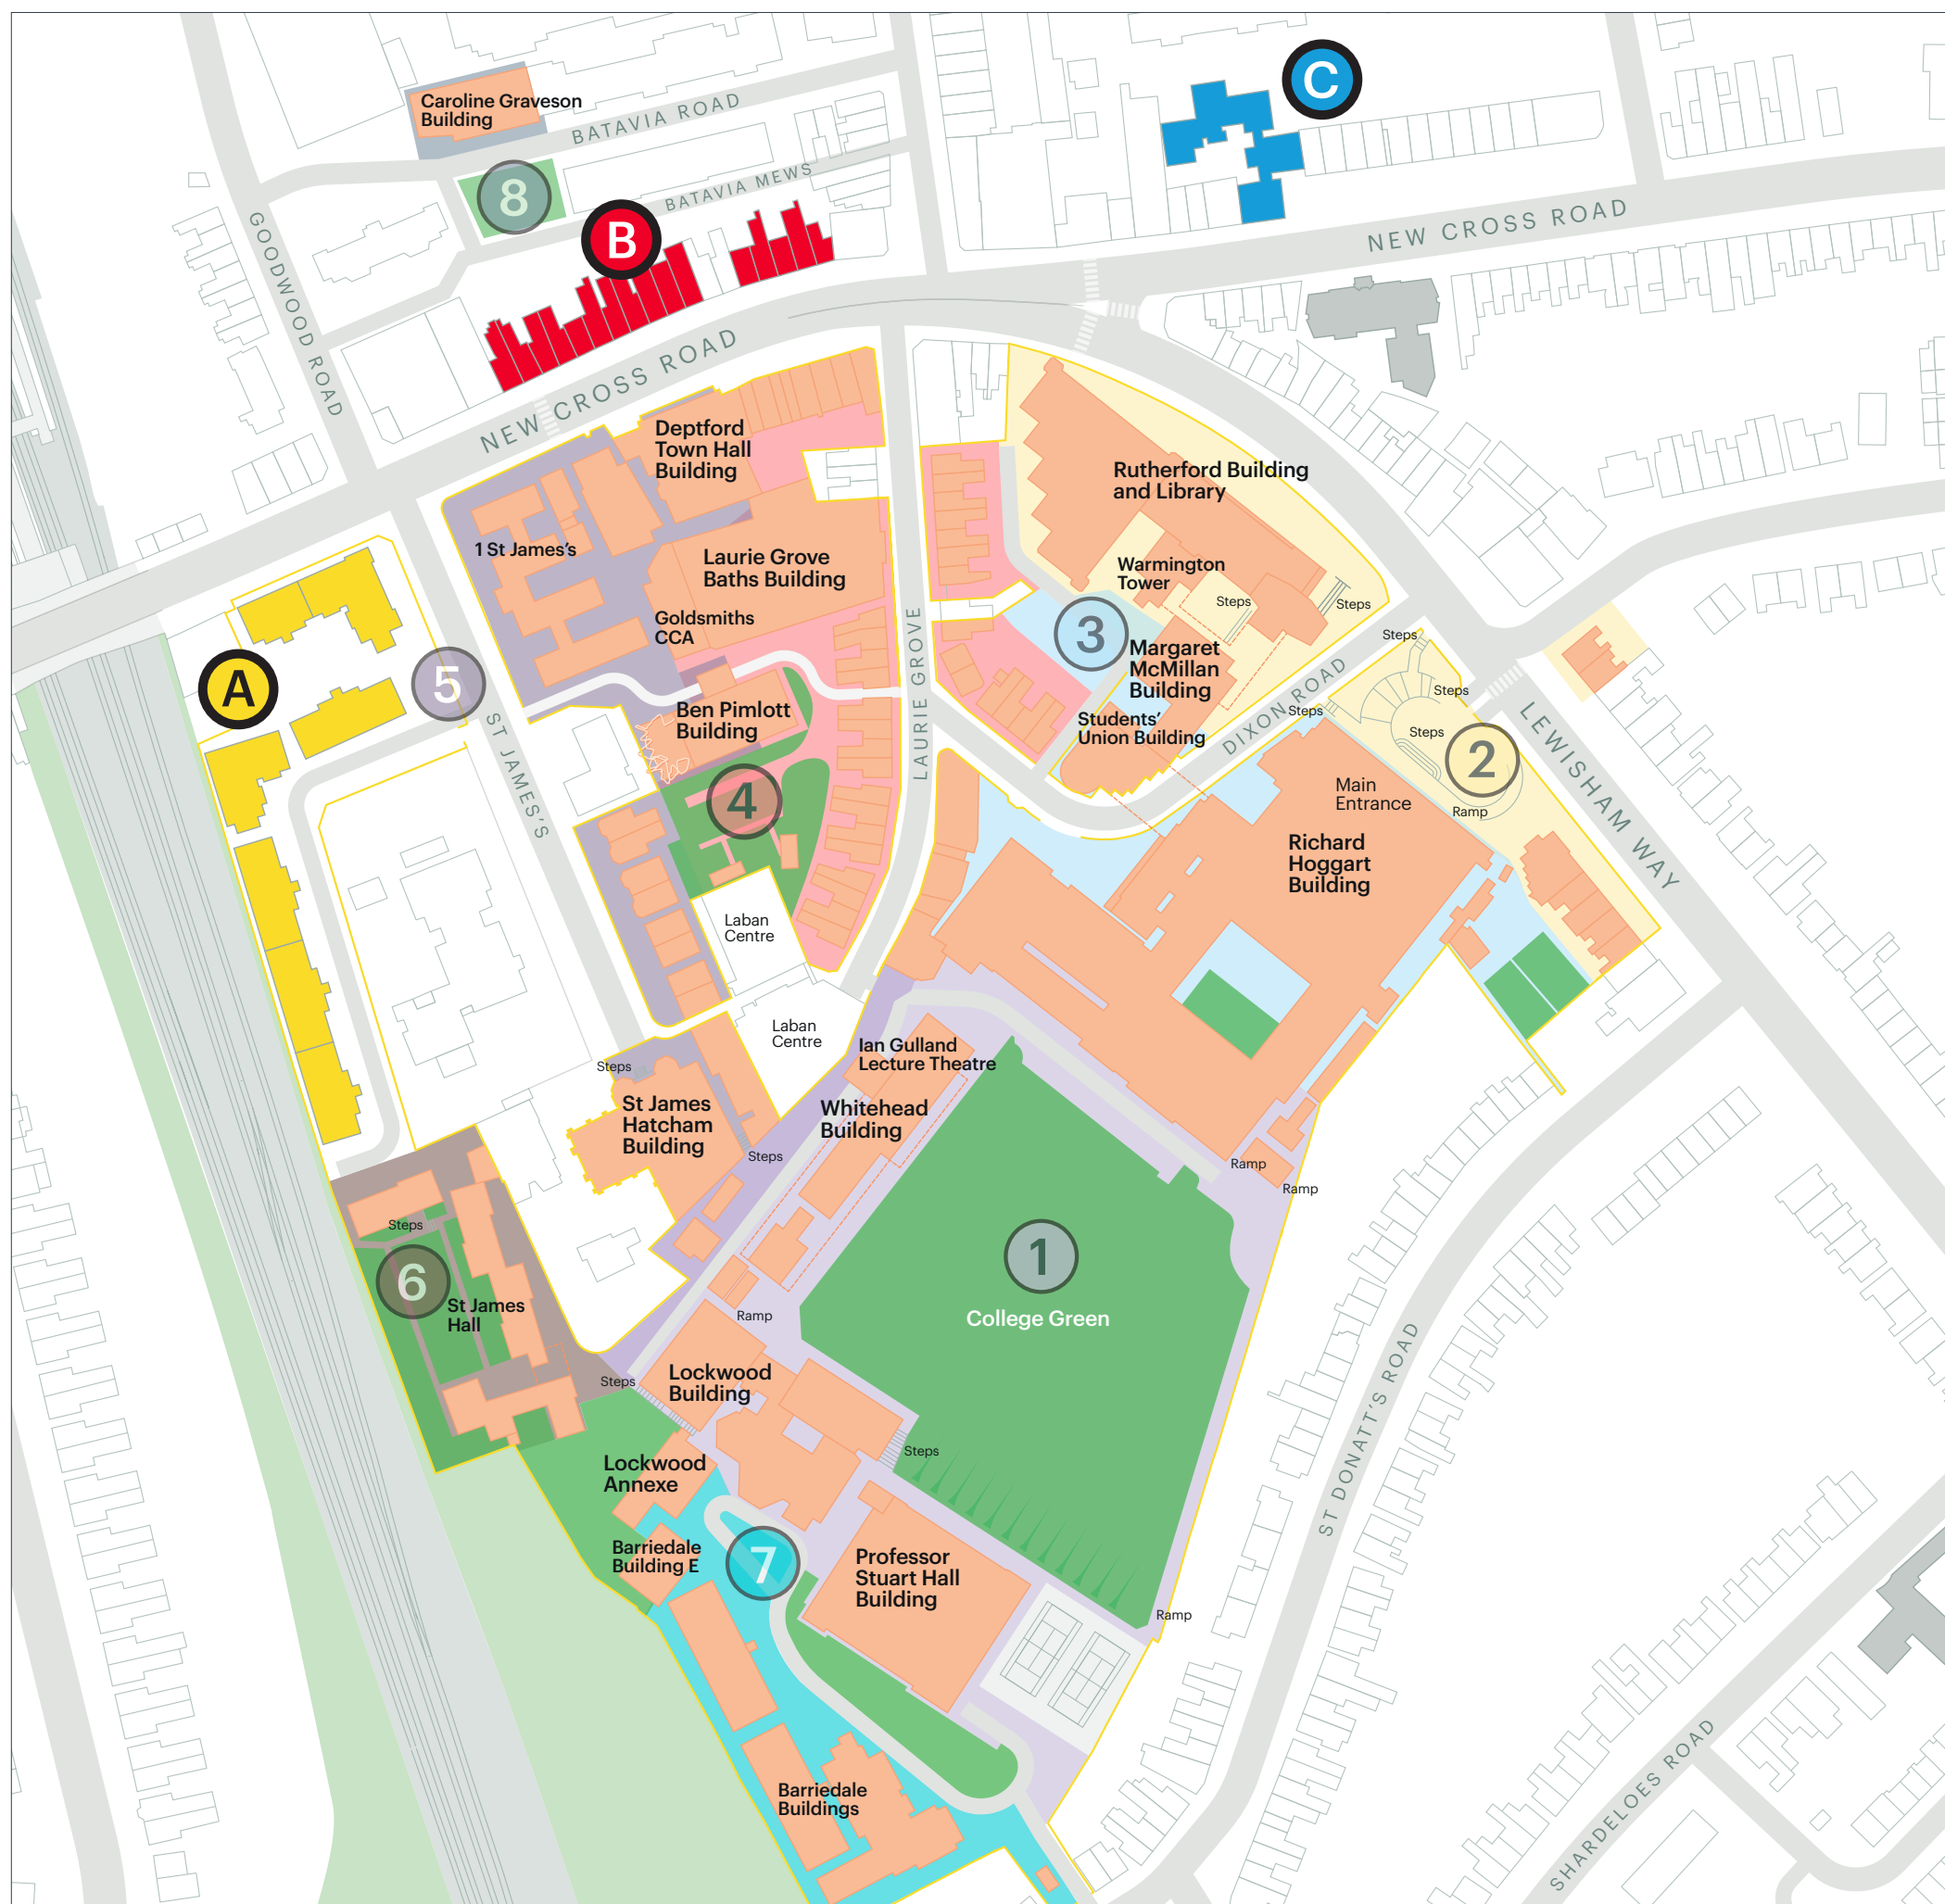

Halls of residence

Fire evacuation assembly points

Assembly points by hall

Loring Hall

Assembly point: outside the block.
Please see the Fire Action Notice
in the building for specific details

Batavia Mews, Blocks 1-14

Assembly point: in the Courtyard
away from the block where the
alarm is sounding

Batavia Mews, 289a New Cross Road

Assembly point: outside the shops

Dean House

Assembly point: outside the shops

Other assembly point locations

1 College Green

2 Main entrance
(amphitheatre)

3 Bicycle storage area near
Margaret McMillan Building

4 Area adjacent to
Ben Pimlott Building

5 Area adjacent to
Loring Management Centre

6 Green adjacent
to St James Halls

7 Roadway (traffic island) behind
Professor Stuart Hall Building

8 Green between Batavia Road
and Batavia Mews